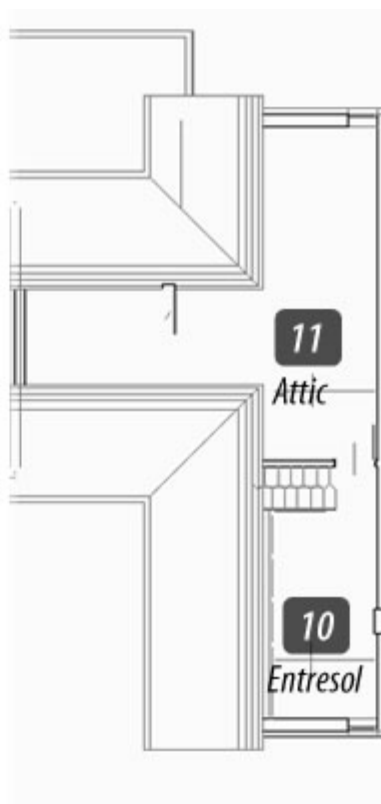

ROGOWO

REZYDENCJA NADMORSKA

Loft

BURCO Development Polska Sp. z o.o.
Rogowo, ul. Rezydencyjna 2, 72-330 Mrzeżyno
tel. 513 005 655
e-mail: biuro@burco.pl
www.burco.pl