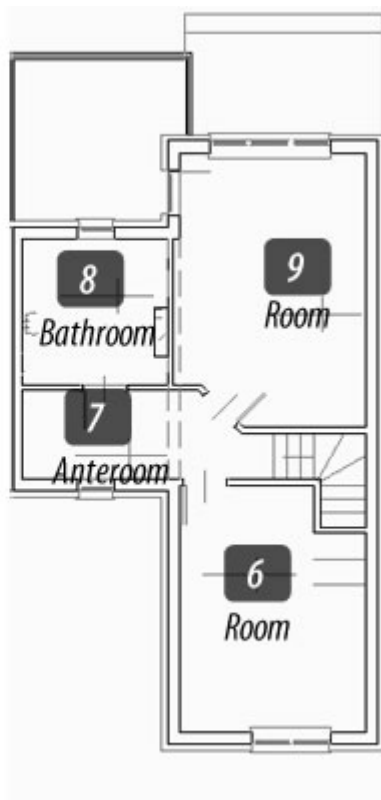

House no. 84

PRICE CHECK

Total area: **115,8 m²**

Additional area (loft): **16 m²**

Plot surface: **163 m²**

Room list

Groundfloor:

(1) Room: **9,12 m²**

(2) Room: **23,84 m²**

(3) Kitchen: **14,49 m²**

(4) Hall: **12,34 m²**

(5) WC: **3,51 m²**

I Floor:

(6) Room: **16,91 m²**

(7) Anteroom: **7,81 m²**

(8) Bathroom: **8,09 m²**

(9) Room: **19,69 m²**

(10) Entresol: **6,20 m²**

(11) Attic: **9,81 m²**

Plans (type D)

Groundfloor

1st Floor

ROGOWO

REZYDENCJA NADMORSKA