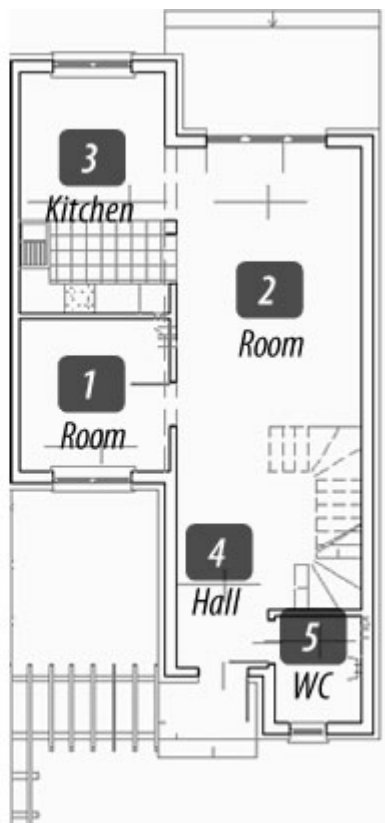

House no. 84

PRICE CHECK

Total area: **115,8 m²**

Additional area (loft): **16 m²**

Plot surface: **163 m²**

Room list

Groundfloor:

(1) Room: **9,12 m²**

(2) Room: **23,84 m²**

(3) Kitchen: **14,49 m²**

(4) Hall: **12,34 m²**

(5) WC: **3,51 m²**

I Floor:

(6) Room: **16,91 m²**

(7) Anteroom: **7,81 m²**

(8) Bathroom: **8,09 m²**

(9) Room: **19,69 m²**

(10) Entresol: **6,20 m²**

(11) Attic: **9,81 m²**

Plans (type D)

Groundfloor

1st Floor

ROGOWO

REZYDENCJA NADMORSKA