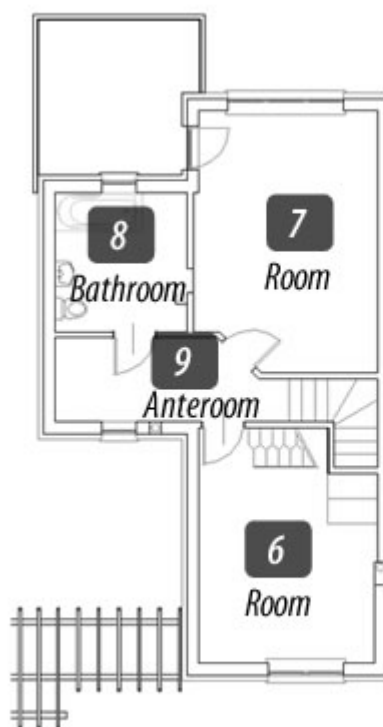

ROGOWO

REZYDENCJA NADMORSKA