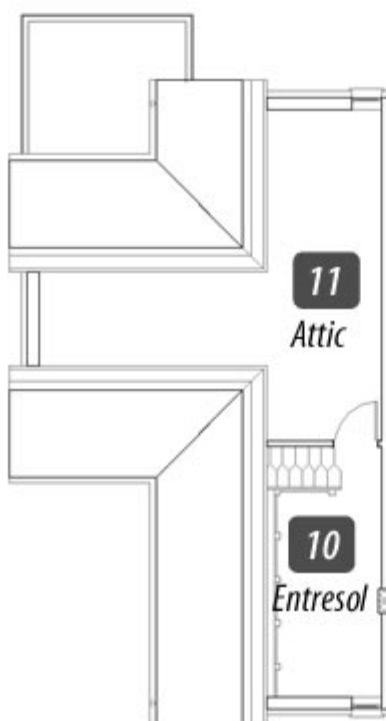

ROGOWO

REZYDENCJA NADMORSKA

Loft

BURCO Development Polska Sp. z o.o.
Rogowo, ul. Rezydencyjna 2, 72-330 Mrzeżyno
tel. 513 005 655
e-mail: biuro@burco.pl
www.burco.pl