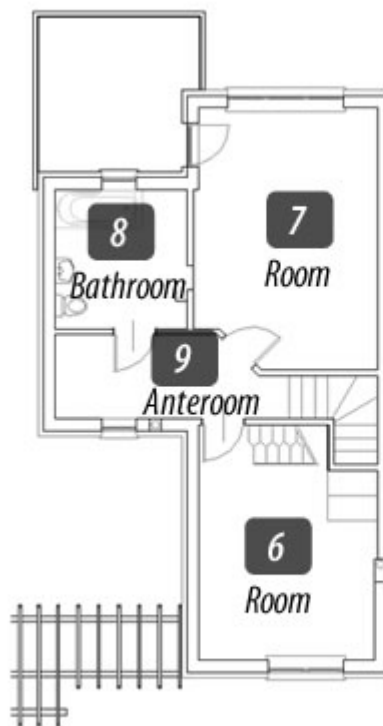

ROGOWO

REZYDENCJA NADMORSKA