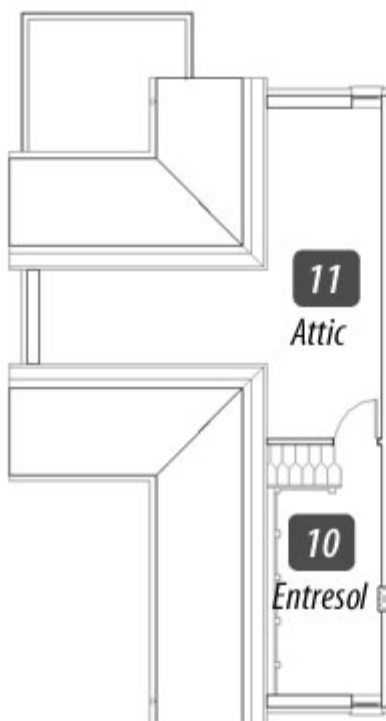

ROGOWO

REZYDENCJA NADMORSKA

Loft

BURCO Development Polska Sp. z o.o.
Rogowo, ul. Rezydencyjna 2, 72-330 Mrzeżyno
tel. 513 005 655
e-mail: biuro@burco.pl
www.burco.pl