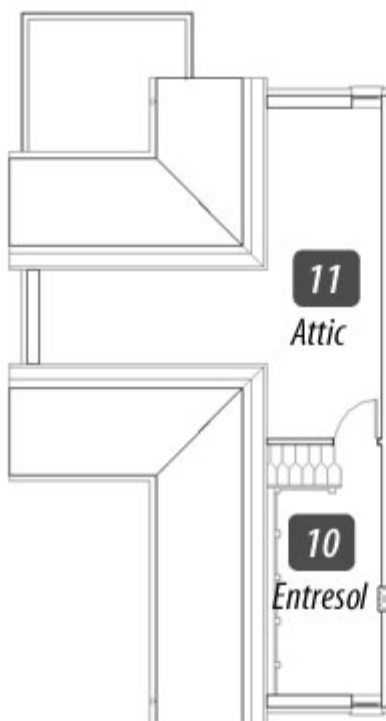

BURCO Development Polska Sp. z o.o.
Rogowo, ul. Rezydencyjna 2, 72-330 Mrzeżyno
tel. 513 005 655
e-mail: biuro@burco.pl
www.burco.pl