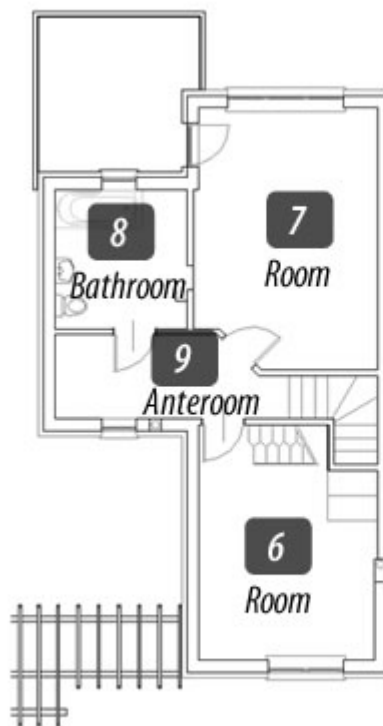

ROGOWO

REZYDENCJA NADMORSKA

Loft