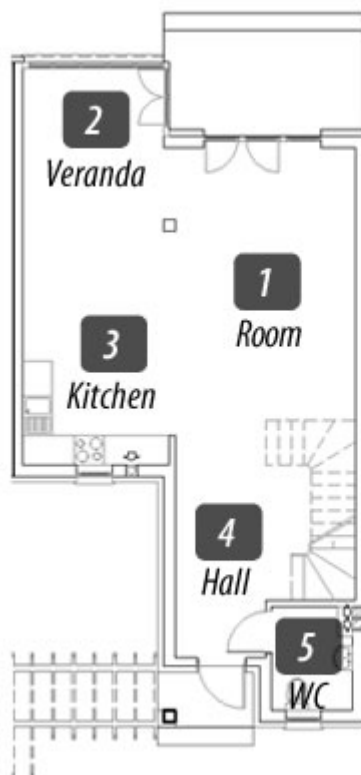

House no. 59

PRICE CHECK

Total area: **116,9 m²**

Additional area (loft): **16 m²**

Plot surface: **202 m²**

Room list

Groundfloor:

(1) Room: **24,51 m²**

(2) Veranda: **9,04 m²**

(3) Kitchen: **14,97 m²**

(4) Hall: **12,34 m²**

(5) WC: **3,51 m²**

I Floor:

(6) Room: **16,91 m²**

(7) Room: **19,69 m²**

(8) Bathroom: **8,15 m²**

(9) Anteroom: **7,81 m²**

Loft:

(10) Entresol: **6,20 m²**

(11) Attic: **9,81 m²**

Plans (type B2)

Groundfloor

1st Floor

ROGOWO